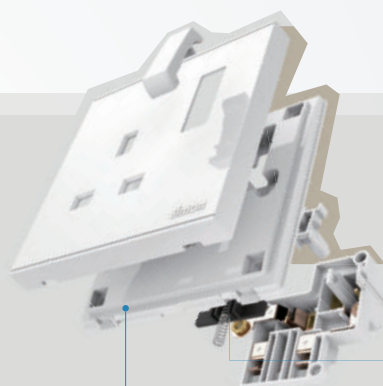

COLOURS

White, Champagne, Black