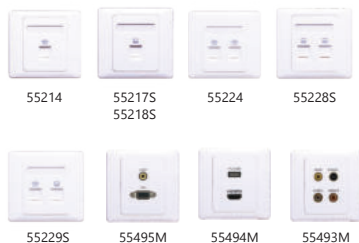

55214 55217S 55218S 55224 55228S 55217S 55229S 55495M 55494M 55493M

Item Code

Item Descriptions

55214	1 Gang Telephone Outlet (RJ11)
55218S	1 Gang Data Outlet Cat 5e (RJ45)
55224	2 Gang Telephone Outlet (RJ11)
55228S	2 Gang Data Outlet Cat 5e (RJ45)
55217S	1 Gang Data Outlet Cat 6 (RJ45)
55229S	1 Gang Telephone Outlet (RJ11) + 1 Gang Data Outlet Cat 5e (RJ45)
55495M	VGA + Mini Audio Outlet
55494M	USB + HDMI Outlet
55493M	RCA + SVIDEO Outlet