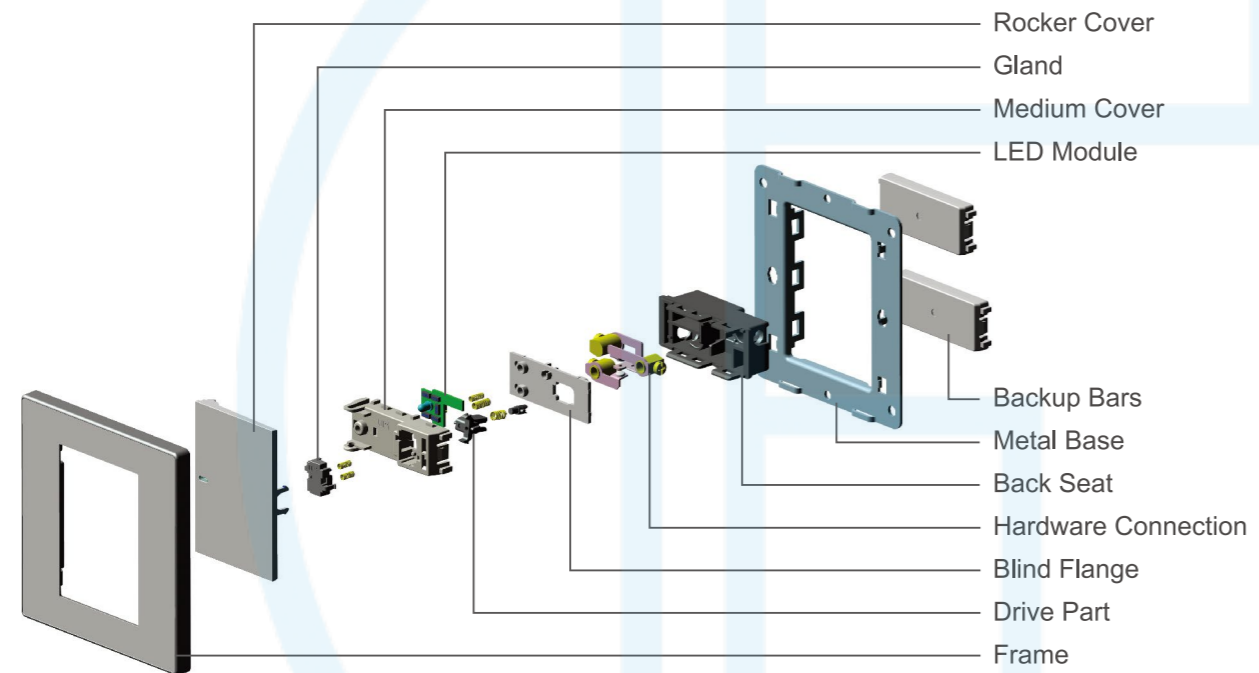

Products Structure

A77 Series