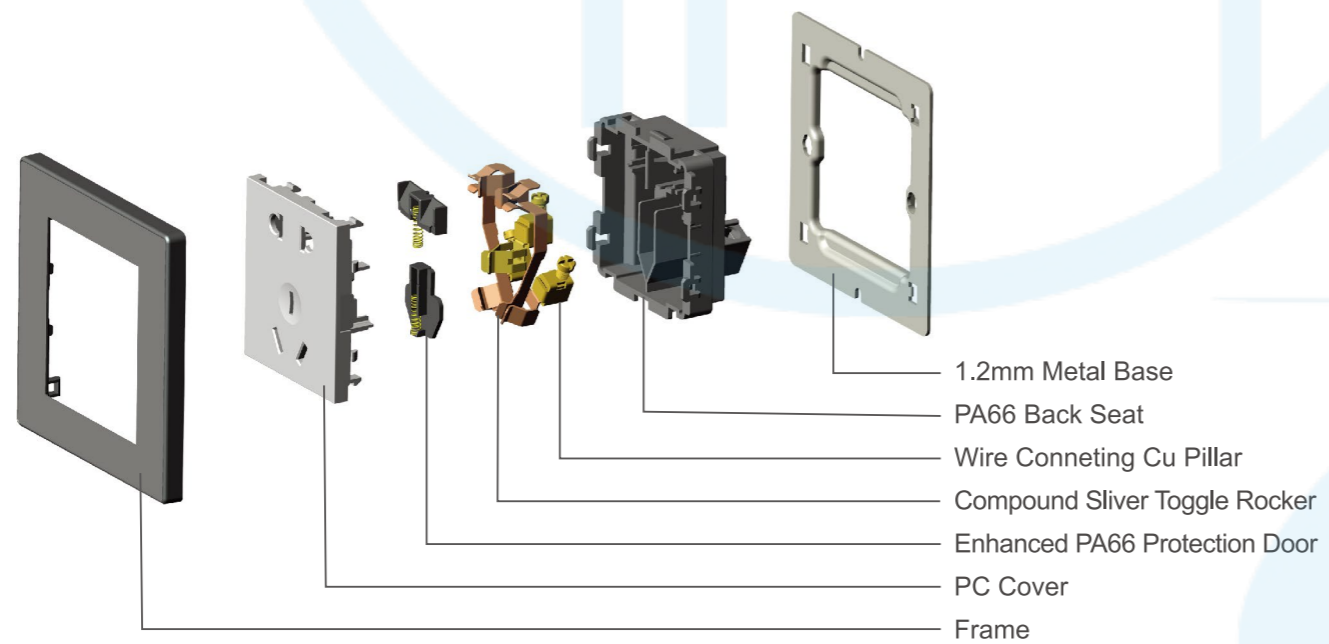

Products Structure

A77 Series