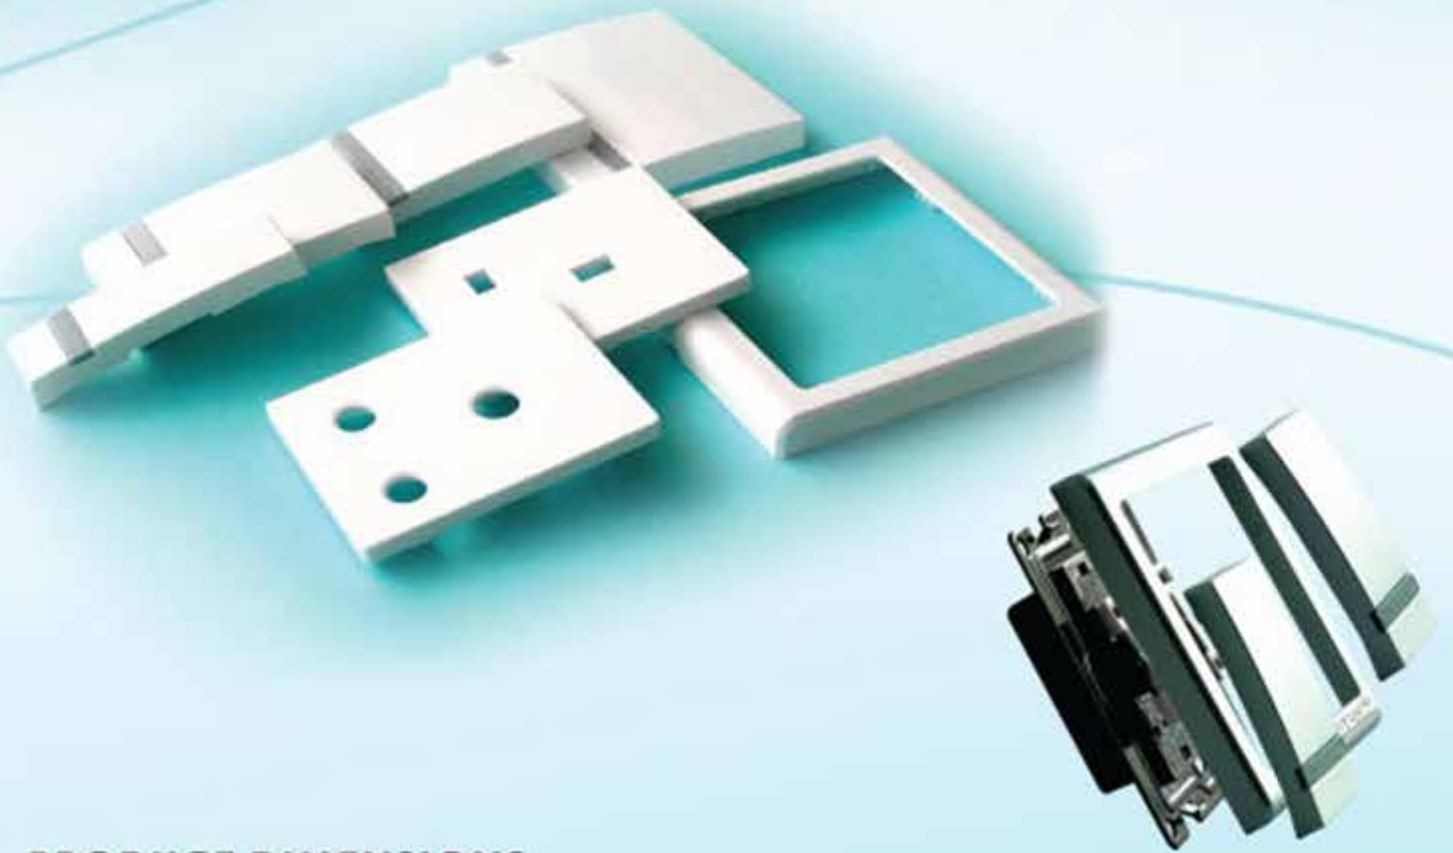

WHITE

SILVER

GOLD

STANDARDS

Produced with the highest quality standard, the **E90** series is designed for the premium market but yet affordable and economical for use in any type of buildings.

The **E90** series have been type tested by SIRIM in compliance to the following standards.

SWITCHES

MS IEC 60669-1:2004

SWITCHED SOCKETS

MS 589 PART 2:1997

MS 1577:2003

REPLACEABLE PARTS

The **E90** series is designed with the unique 'clip-on' mechanism to allow easy replacement of common outer parts such as the dolly buttons, socket plates & the outer frame. Replacement of such parts can be performed by anyone with minimum risk of exposure to live parts.

PRODUCT DIMENSIONS

E90 Series Wall Switches & Sockets

SWITCHES

E9011
10A 250V 1 Gang 1 Way Switch

E9012
10A 250V 1 Gang 2 Way Switch

E9091
10A 250V 1 Gang Bell Push Switch

E9021
10A 250V 2 Gang 1 Way Switch