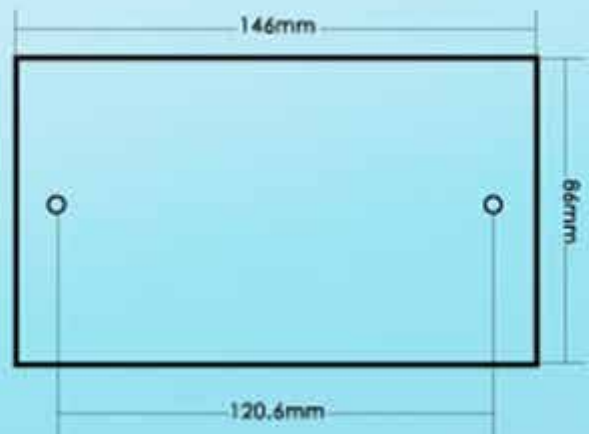

PRODUCT DIMENSIONS

E90 Series Wall Switches & Sockets

SWITCHES

E9011
10A 250V 1 Gang 1 Way Switch

E9012
10A 250V 1 Gang 2 Way Switch

E9091
10A 250V 1 Gang Bell Push Switch

E9021
10A 250V 2 Gang 1 Way Switch