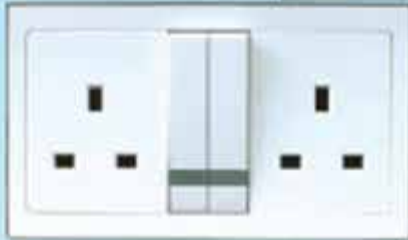

E9042
10A 250V 4 Gang 2 Way Switch

E9000
1 Gang Blank Plate

E9020
20A 250V Double Pole Switch c/w Neon

SWITCHES

E90 Series Wall Switches & Sockets

SOCKETS

E9013
13A 250V 1 Gang Switched Socket

E9073
1 Gang Data Outlet with Shutter

EL9013
13A 250V Twin Gang Switched Socket

E9073/2
2 Gang Data Outlet with Shutter

E9015
15A 250V 1 Gang Switched Socket

E9072/3
1 Gang telephone Outlet
+ Data Outlet with Shutter

E9071
1 Gang TV Outlet

E9075
1 Gang TV Outlet
+ Telephone Outlet with Shutter