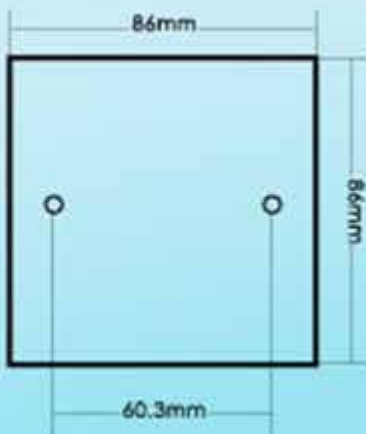

PRODUCT DIMENSIONS

E90 Series Wall Switches & Sockets

SWITCHES

E9011
10A 250V 1 Gang 1 Way Switch

E9012
10A 250V 1 Gang 2 Way Switch

E9091
10A 250V 1 Gang Bell Push Switch

E9021
10A 250V 2 Gang 1 Way Switch