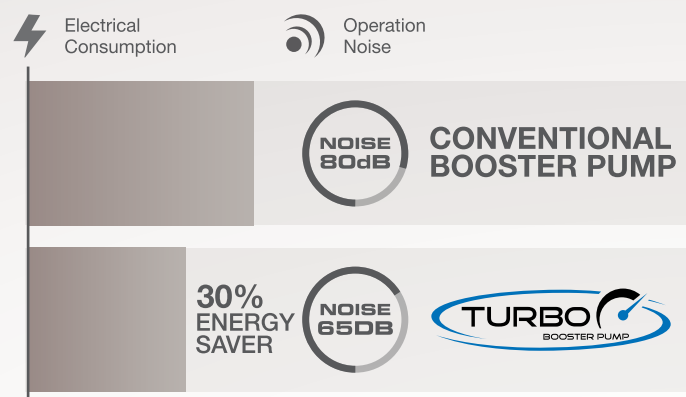

The BrandLaureate Brand Innovator of the Year & Brand Excellence Award 2017

National Mark of Malaysian Brand Award 2014

30% ENERGY SAVING

TURBO BOOSTER PUMP PAT. PEND. SC33P

Marvel at the JOVEN all new TURBO Booster Pump which is the 1st in Malaysia that operates in low noise below 65dB and saves electrical energy consumption up to 30% compared to the conventional booster pump. What's more, water pressure is boosted up 4 times stronger compared to normal water pressure.

SC33P

SC33m

Available Colours

Dark Grey

Dark Silver

White

SPECIFICATION

Electrical Loading	3.6 kW 15.0 A 240 Va.c. 50Hz
Min. Water Pressure	10 kPa / 1.45 psi / 0.1 bar
Max. Water Pressure	380 kPa / 55 psi / 3.8 bar
Min. Water Flow	2 Litres per Minute
Max. Water Flow	8 Litres per Minute
Water Temp. Control	Stepless Electronic Power Control
Double Pole ELCB	10 mA Trip Sensitivity
Inlet / Outlet Connection	ø15 mm (1/2" BSP) - Single Point System
Dimensions	214 X 402 X 85 mm
Weight	SC33m : 2.80 kg & SC33P : 3.60 kg