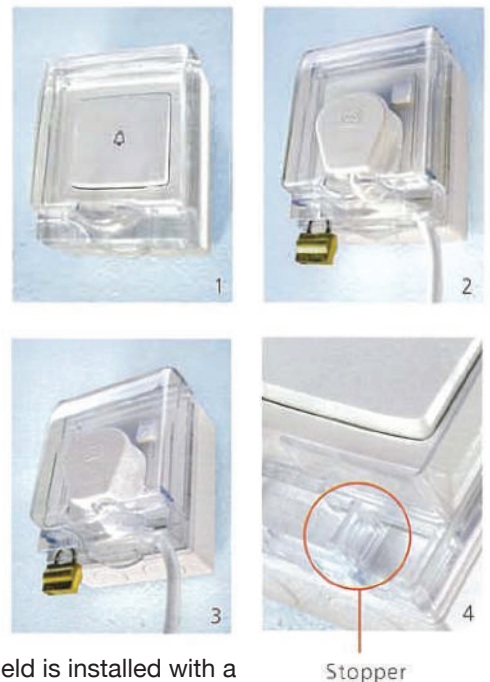

Guardian Weathershield IP55

Wiring Devices • Ingress Protected

Guardian Weathershield IP55

Wiring Devices | Ingress Protected

This attractive & unique MK Guardian Weathershield is designed for use in either outdoors or indoors, and now also available in 2 Gang size. Engineered to supply electricity in potentially dangerous areas heavily exposed to dust and splashing such as the balcony, garden, workshop, industrial compound, farm, swimming pool or even the seaside.

IP55 Protection

MK Guardian Weathershield is rated IP55, with each number in an IP (Ingress Protection) rating indicating the resistance to invasion by dust and water.

First digit defines Dust Protection – Dustproof protection from dust, sawdust and other small particles.

Second digit defines Water Protection – Waterproof protection from strong Jets of water from any direction.

Innovative Features and Benefits

- 1 • IP55 rated for dust and water protection.
 - 1 Gang Guardian Weathershield can be installed either with Switches or Socket Outlets of 86mm x 86mm size.
 - The new 2 Gang version can be installed with 2 Gang socket outlets or other accessories of 146mm x 86mm size.
 - Tested and comply with BS EN 60529/ IEC 60529.
- 2 • Transparent cover allows visibility to the installed product's switching position (i.e. ON/OFF).
 - Able to shield and provide safe connection for any appliance without any need for costly special designed plugs.
 - When 1 Gang Guardian Weathershield is mounted with its designated surface box (GWS/1/B), IP55 protection for surface mounting is achieved.
- 3 • Built-in padlock hole provides secured padlocking and prevent tampering with the power supply.
 - The proper sitting of the plug cable prevents water penetration thus achieving IP55.
- 4 • A stopper is used to prevent water penetration if the Guardian Weathershield is installed with a switch thus achieving IP55.
 - Made with highly durable and UV stabilized material to ensure safety and reliability.