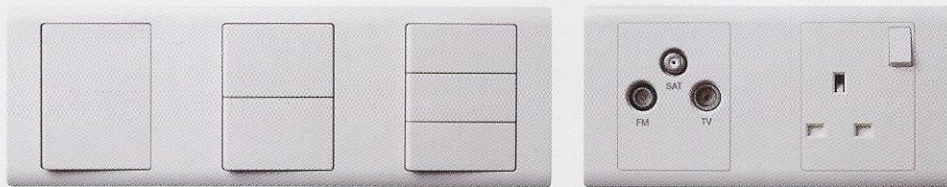

Easy installation

- > Effortless installation with easy snap-on front plates
- > Slim switch module for ease of wall mounting
- > Oblong mounting eyelet for perfect alignment
- > 4 eyelets allow for freedom of mounting orientation (flexible application to various interior design concepts)

Wide range

- > Up to 4 unit-panel gang surround
- > Rotatable orientation for all switches
- > High performance 16AX switches
- > High capability to support demanding lighting applications

Variety of colours to choose from

---

*Please check local sales office for stock availability

Available in 4 attractive colours:

- > The trendy and elegant **Satin Titanium**
- > The bright and outstanding **Champagne Gold**
- > The bold and classy **Urban Graphite**
- > The harmonious and timeless **Classic White**

Express your own unique sense of style by mixing and matching.