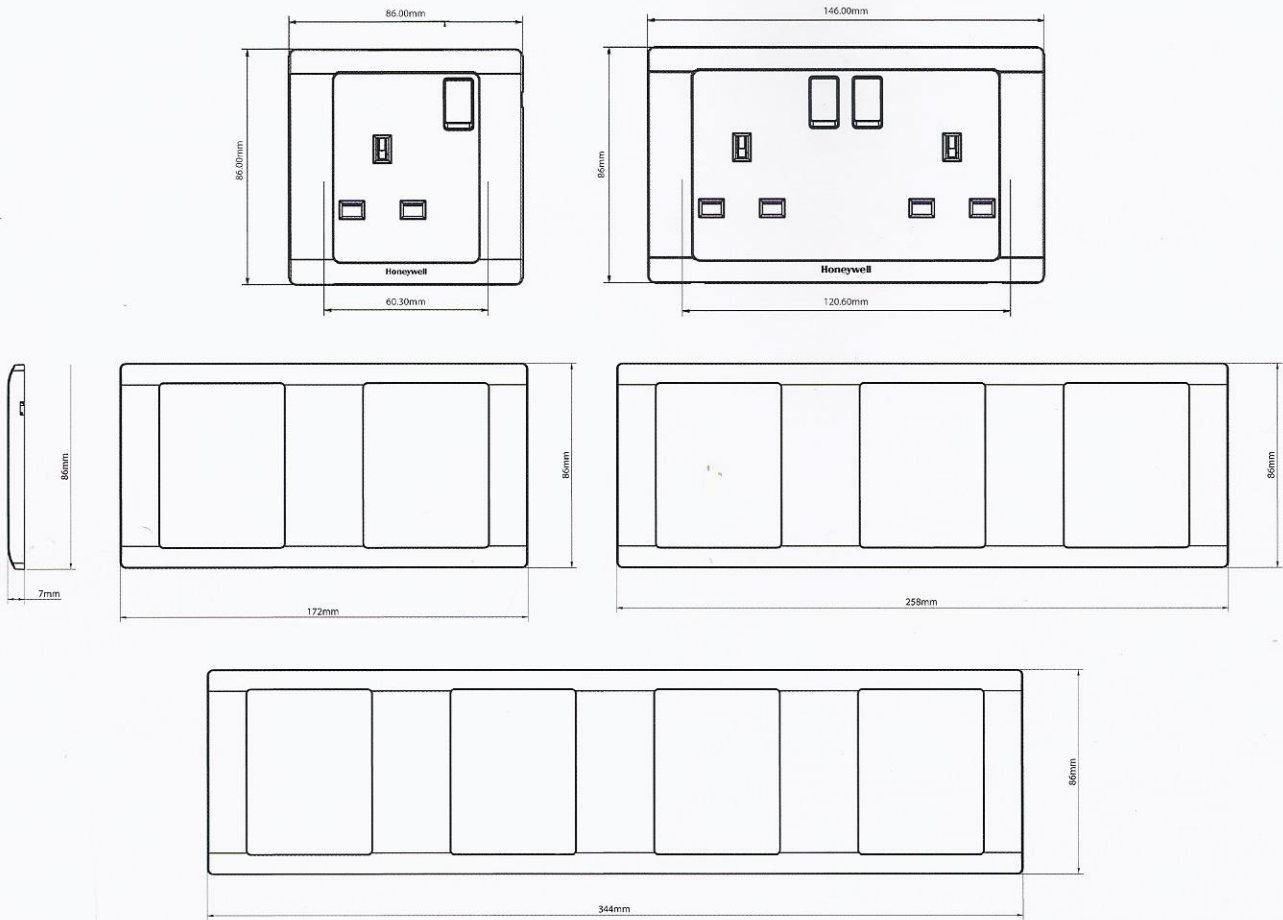

Dimensions

Malaysia

Honeywell Environmental & Energy Solutions

Komplek Perusahaan LTAT
Jalan Pengapit 15/19,
40000 Shah Alam
Selangor Darul Ehsan, Malaysia
Telephone (603) 5519 2549
Facsimile (603) 5510 8867

Singapore

Honeywell Environmental & Energy Solutions

17 Changi Business Park Central 1,
Honeywell Building
Singapore 486073
Telephone (65) 6714 6999
Facsimile (65) 6714 6998

Indonesia

PT Honeywell Indonesia Trading

Grha Muncul Mekar Building 1st Floor,
Jalan Panjang No. 27,
Arteri Kelapa Dua - Kebon Jeruk
Jakarta Barat 11550, Indonesia
Telephone (62) 021 536 52322
Facsimile (62) 021 536 71008

Thailand

Honeywell Systems (Thailand) Ltd.

252/121 25th Floor
Muang Thai-Phatra Office Tower II
Ratchadapisek Road, Huay Khwang
Bangkok, 10320
Telephone (662) 6933099
Facsimile (662) 6933085

Vietnam

Honeywell Environmental & Energy Solutions

(Ho Chi Minh Office)
Suite 11, 5th Floor, Crescent Plaza,
105 Ton Dat Tien, Tan Phu Ward, Dist. 7,
Ho Chi Minh City, Vietnam
Telephone (84) 8 54112260

(Hanoi Office)

Suite 1406-1408, Flr. 14,
Pacific Place Building,
83B Ly Thuong Kiet,
Hoan Kiem, Hanoi, Vietnam
Telephone (84) 4 39461348
Facsimile (84) 4 39461346

Myanmar

Honeywell Pte. Ltd.

(Yangon Branch)
No. 35 (C), U Kyaw Hla Street, 7th Mile,
Yangon, Myanmar
Telephone (95) 1 655692
Facsimile (95) 1 655692

Philippines

Honeywell ACS Philippines Inc.

Level 24 BGC Corporate Center
30th Street corner 11th Avenue
Bonifacio Global City
Taguig 1634 Philippines
Telephone (632) 790 0275

www.honeywell.com

All information is subject to change without notice and may be regionally dependent. E&OE