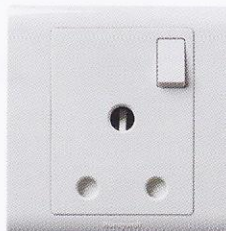

R2893WHI
1 Gang 15A SP Switched
Socket Outlet