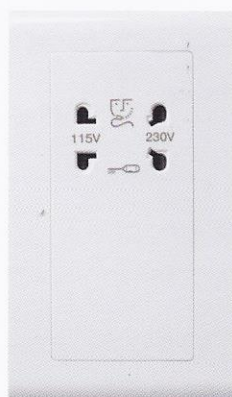

R702WHI
Shaver Supply Unit, Dual Voltage (240Vac Input, 115/230Vac Output)