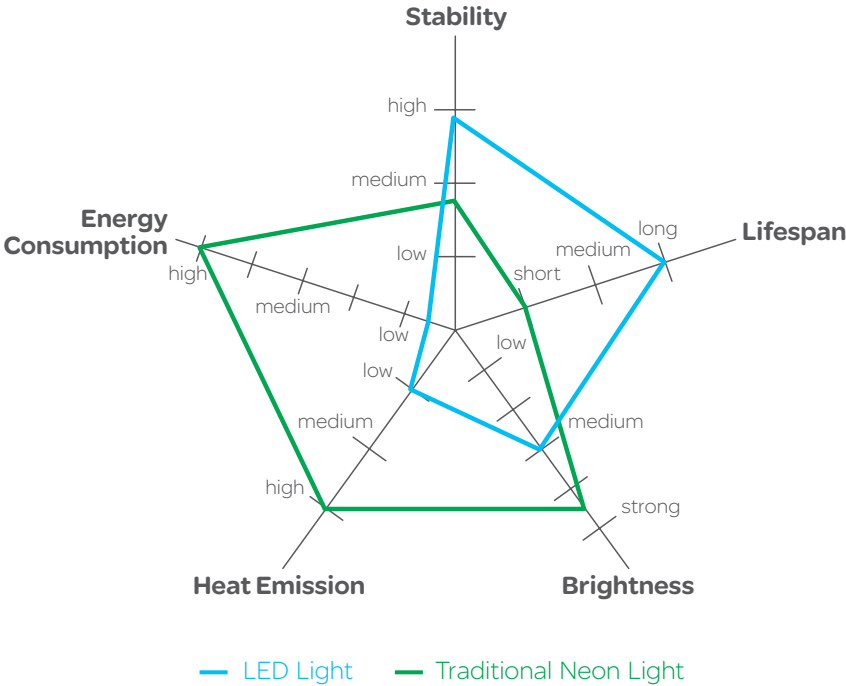

NEO C-Metro

Adding
metropolitan chic
to any space

The first mechanical switch to offer LED locaters, NEO C-Metro products feature a white or blue LED that gives off a uniquely enticing soft glow that tells you exactly where each switch is located at night.

Revolutionary horizontal dollies round off an outstanding example of cutting edge ingenuity which will always appeal to those wishing to stay ahead of changing trends.

The use of fluorescent white-on-white locaters was yet another NEO exclusive. Unobtrusive by day, each indicator shines out with a soft luminescence when it gets dark.

White LED

Blue LED

Perfectly complemented by outstanding performance, reliability, lifespan and energy saving characteristics, NEO's subtle glow is the ultimate example of practicality and style in perfect harmony.