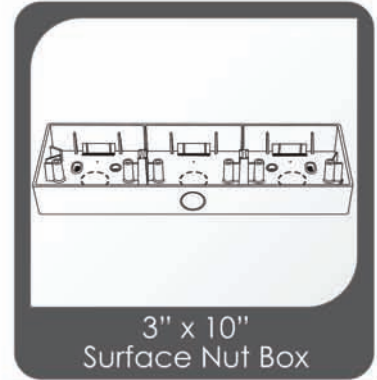

Code	Size(mm)	Packing
BP01	3" x 3"	500pcs

3" x 3" Surface Nut Box

Code	Size(mm)	Packing
NB01	3" x 3"	480pcs

Light Duty

## Junction & Circular Box

3" x 6"  
Surface Nut Box

Code	Size	Packing
NB02	3" x 6"	320pcs

3" x 7"  
Surface Nut Box

Code	Size	Packing
NB03	3" x 7"	256pcs

3" x 10"  
Surface Nut Box

Code	Size	Packing
NB04	3" x 10"	200pcs