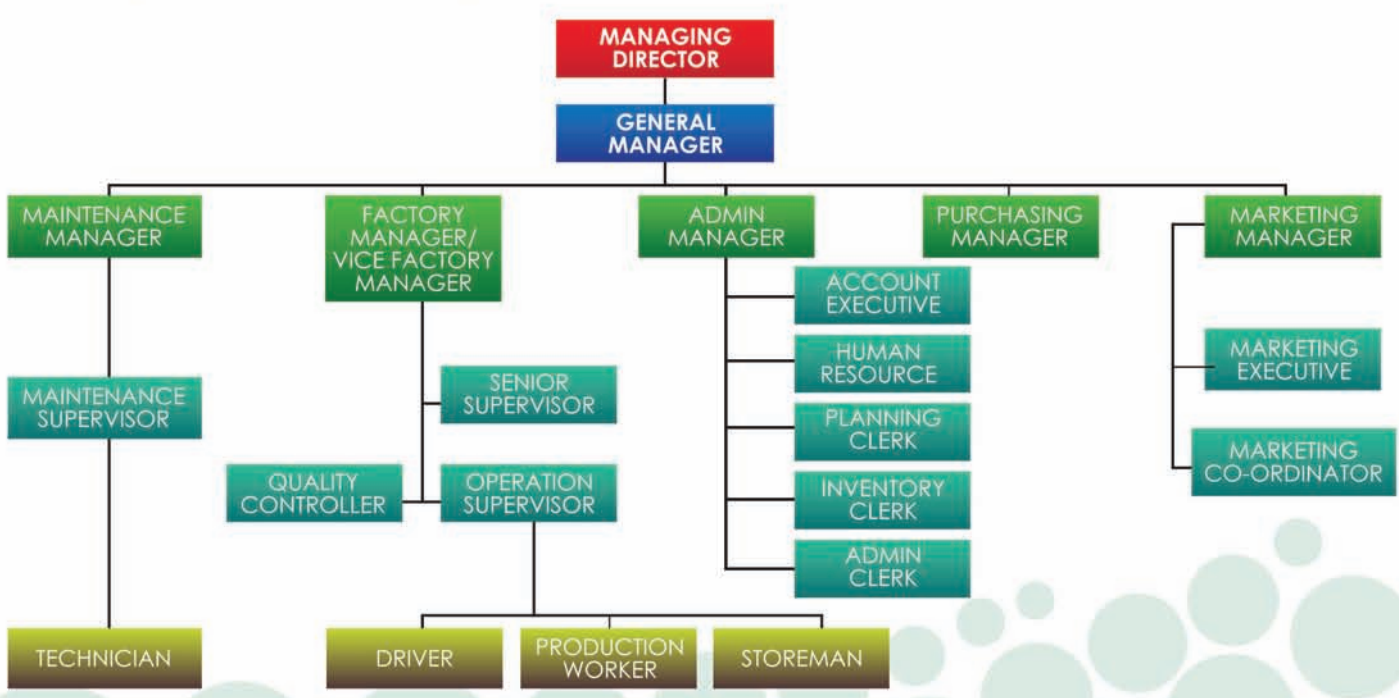

### VISION

To be a renowned One-stop PVC electrical wiring products distribution centre with sustainable and profitable growth through reliable service, cost effectiveness and quality consistency.

### MISSION

To ensure are meticulously taken to continuously improve and maintain high quality product in the provision of efficiency, cost effectiveness and timely delivery for customer satisfaction. With constantly upgrade and enhance quality management system and technology for better quality to achieve .

## Company Management