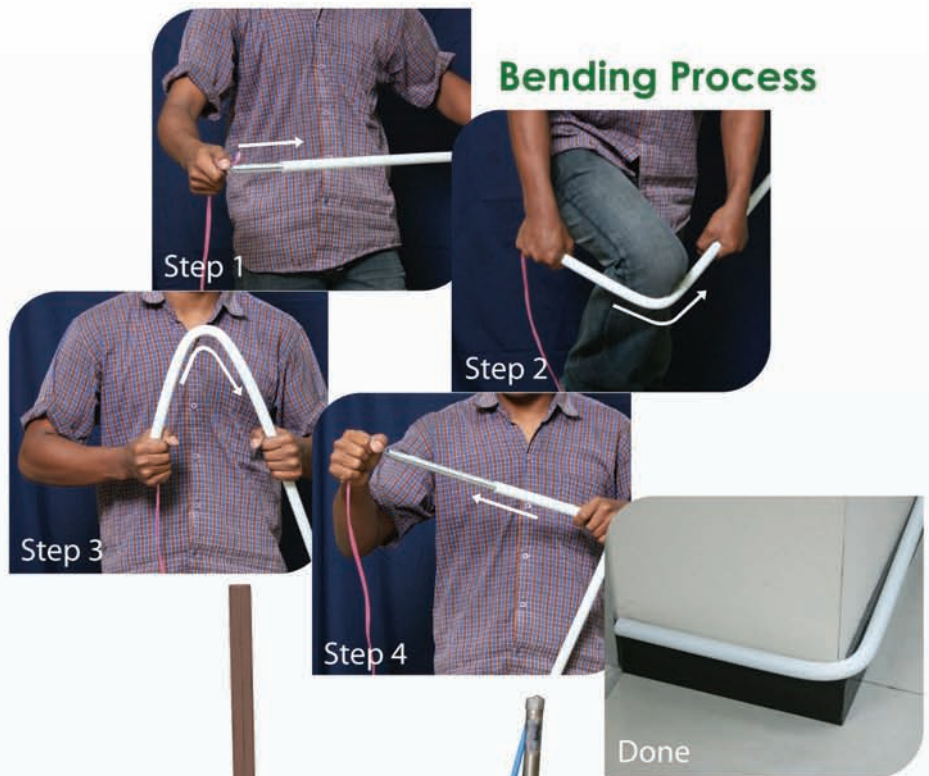

Bending Process

Testing Equipments