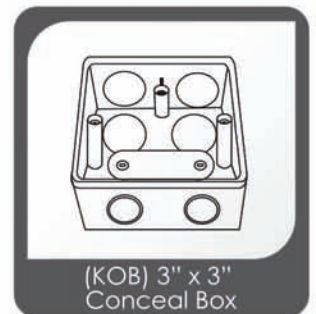

Small Complete...
but Complete...

Circular Protector Cover

Code	Size(mm)	Packing
CPC01	20-25	2000pcs
LC01	20-25	3000pcs

Dome Cover (clip)

Code	Size(mm)	Packing
DC01	20	500pcs
DC02	25	500pcs

Blank Plate

Code	Size(mm)	Packing
BP01	3" x 3"	500pcs

3" x 3" Surface Nut Box

Code	Size(mm)	Packing
NB01	3" x 3"	500pcs

3" x 6" Surface Nut Box

Code	Size	Packing
NB02	3" x 6"	250pcs

3" x 7" Surface Nut Box

Code	Size	Packing
NB03	3" x 7"	250pcs

3" x 10" Surface Nut Box

Code	Size	Packing
NB04	3" x 10"	100pcs

(KOB) 3" x 3" Conceal Box

Code	Size	Packing
KOB01	3" x 3"	500pcs
Joint	3" x 3"	960pcs

(KOB) 3" x 6" Conceal Box

Code	Size	Packing
KOB02	3" x 6"	250pcs

(KOB) 3" x 7" Conceal Box