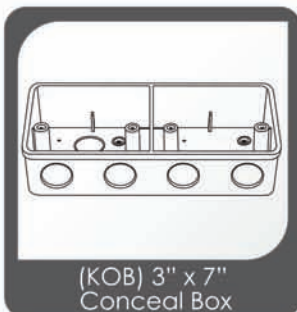

Code	Size	Packing
NB04	3" x 10"	100pcs

(KOB) 3" x 3" Conceal Box

Code	Size	Packing
KOB01	3" x 3"	500pcs
Joint	3" x 3"	960pcs

(KOB) 3" x 6" Conceal Box

Code	Size	Packing
KOB02	3" x 6"	250pcs

(KOB) 3" x 7" Conceal Box

Code	Size	Packing
KOB03	3" x 7"	250pcs

(KOB) 3" x 10" Conceal Box

Code	Size	Packing
KOB04	3" x 10"	200pcs

Twist Wirepuller

Code	Size	Packing
TWP01	15M	20pcs
TWP02	30M	20pcs

Wirepuller

Code	Size	Packing
WP01	15M	10pcs
WP02	30M	10pcs