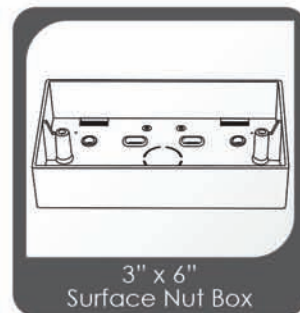

Spring Bender

Code	Size(mm)	Packing
SB01	20	10pcs
SB02	25	10pcs

Small Complete...
but Complete...

Junction And Circular Box

Flexible Adaptor

Code	Size(mm)	Packing
FFA01	20	50pcs
FFA02	25	50pcs

Flexible Adaptor (clip)

Code	Size(mm)	Packing
FFC01	20	50pcs
FFC02	25	50pcs

Circular Protector Cover

Code	Size(mm)	Packing
CPC01	20	500pcs
CPC02	25	500pcs

Dome Cover (clip)

Code	Size(mm)	Packing
DC01	20	500pcs

Blank Plate

Code	Size(mm)	Packing
BPO1	3" x 3"	500pcs

3" x 3" Surface Nut Box

Code	Size(mm)	Packing
NB01	3" x 3"	480pcs

3" x 6" Surface Nut Box

Code	Size	Packing
NB02	3" x 6"	320pcs

3" x 7" Surface Nut Box

Code	Size	Packing
NB03	3" x 7"	256pcs

(KOB) 3" x 3" Conceal Box