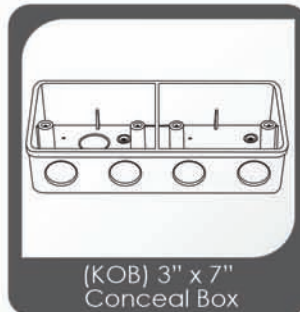

Code	Size(mm)	Packing
FFC01	20	50pcs
FFC02	25	50pcs

Circular Protector Cover

Code	Size(mm)	Packing
CPC01	20	500pcs
CPC02	25	500pcs

Dome Cover (clip)

Code	Size(mm)	Packing
DC01	20	500pcs

Blank Plate

Code	Size(mm)	Packing
BPO1	3" x 3"	500pcs

3" x 3" Surface Nut Box

Code	Size(mm)	Packing
NB01	3" x 3"	480pcs

3" x 6" Surface Nut Box

Code	Size	Packing
NB02	3" x 6"	320pcs

3" x 7" Surface Nut Box

Code	Size	Packing
NB03	3" x 7"	256pcs

(KOB) 3" x 3" Conceal Box

Code	Size	Packing
KOB01	3" x 3"	924pcs

(KOB) 3" x 6" Conceal Box

Code	Size	Packing
KOB02	3" x 6"	240pcs

(KOB) 3" x 7" Conceal Box

Code	Size	Packing
KOB03	3" x 7"	240pcs

3" x 10" Surface Nut Box

Code	Size	Packing
NB04	3" x 10"	200pcs