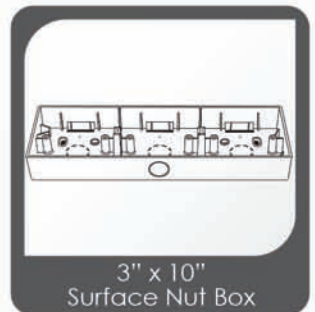

3" x 3" Surface Nut Box

Code	Size(mm)	Packing
NB01	3" x 3"	480pcs

3" x 6" Surface Nut Box

Code	Size	Packing
NB02	3" x 6"	320pcs

3" x 7" Surface Nut Box

Code	Size	Packing
NB03	3" x 7"	256pcs

(KOB) 3" x 3" Conceal Box

Code	Size	Packing
KOB01	3" x 3"	924pcs

(KOB) 3" x 6" Conceal Box

Code	Size	Packing
KOB02	3" x 6"	240pcs

(KOB) 3" x 7" Conceal Box

Code	Size	Packing
KOB03	3" x 7"	240pcs

3" x 10" Surface Nut Box

Code	Size	Packing
NB04	3" x 10"	200pcs